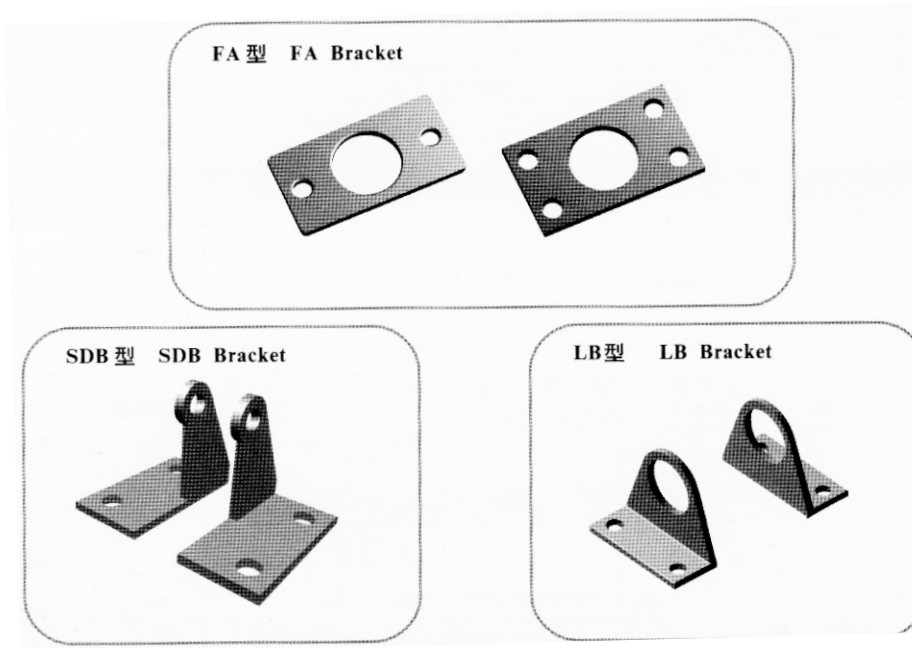

▲ 订购码 Order Code

▲ 安装附件 Mounting accessory

▲ 附件选配 Accessory

附件/产品 Accessory product	MA	MAC	MSA	MAD	MACD	MAJ	MACJ	MAR	MARC
Fa型 FA style	●	●	●	●	●	●	●	X	X
Lb型 LB style	●	●	●	●	●	●	●	X	X
SDB型 SDB style	●	●	●	X	X	X	X	X	X

▲ 附件尺寸 Dimension

FA型 FA style

Φ16~Φ25

Φ32~Φ40

符号Sign 缸径/行程Bore/stroke	B	C(MA系列) C(MA Series)	C(MSA系列)C(MSA Series)		BB	BC	BD	BE	BF	BP	F
			0-50	51-100							
16	38	60	60	85	3.2	26	—	52	40	5.5	16
20	40	76	76	101	4	38	—	64	50	6.5	12
25	44	76	76	101	4	38	—	64	50	6.5	14
32	44	76	76	101	4	47	33	72	58	6.5	14
40	46	76	76	101	4	50	36	84	70	6.5	14